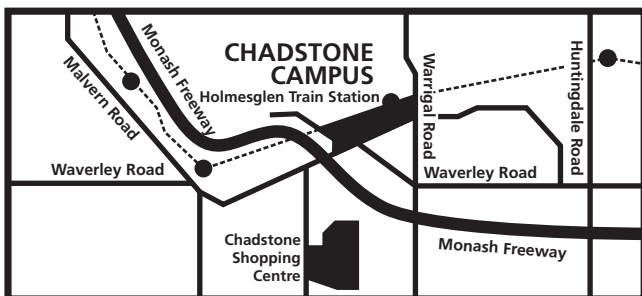

## Parking at Holmesglen Conference Centre/ Corporate Suites

Melway Map REF. 69 F1

### Main conference centre building

The Conference Centre's free car park is on the corner of Warrigal and Batesford Roads, via Gate 1.

As the number of car spaces is limited, allocation of spaces and the boom gate access code will be issued to the conference organiser only. If not issued a boom gate number by the conference organiser, parking is available in the main car park, via Gate 3.