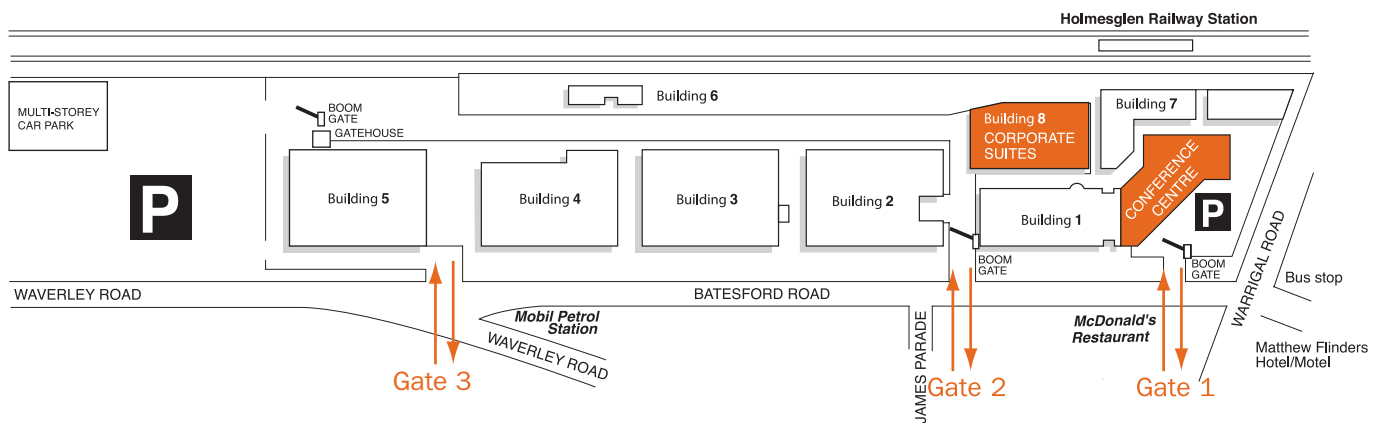

## Parking at Holmesglen Conference Centre/ Corporate Suites

Melway Map REF. 69 F1

### Main conference centre building

The Conference Centre's free car park is on the corner of Warrigal and Batesford Roads, via Gate 1.

As the number of car spaces is limited, allocation of spaces and the boom gate access code will be issued to the conference organiser only. If not issued a boom gate number by the conference organiser, parking is available in the main car park, via Gate 3.