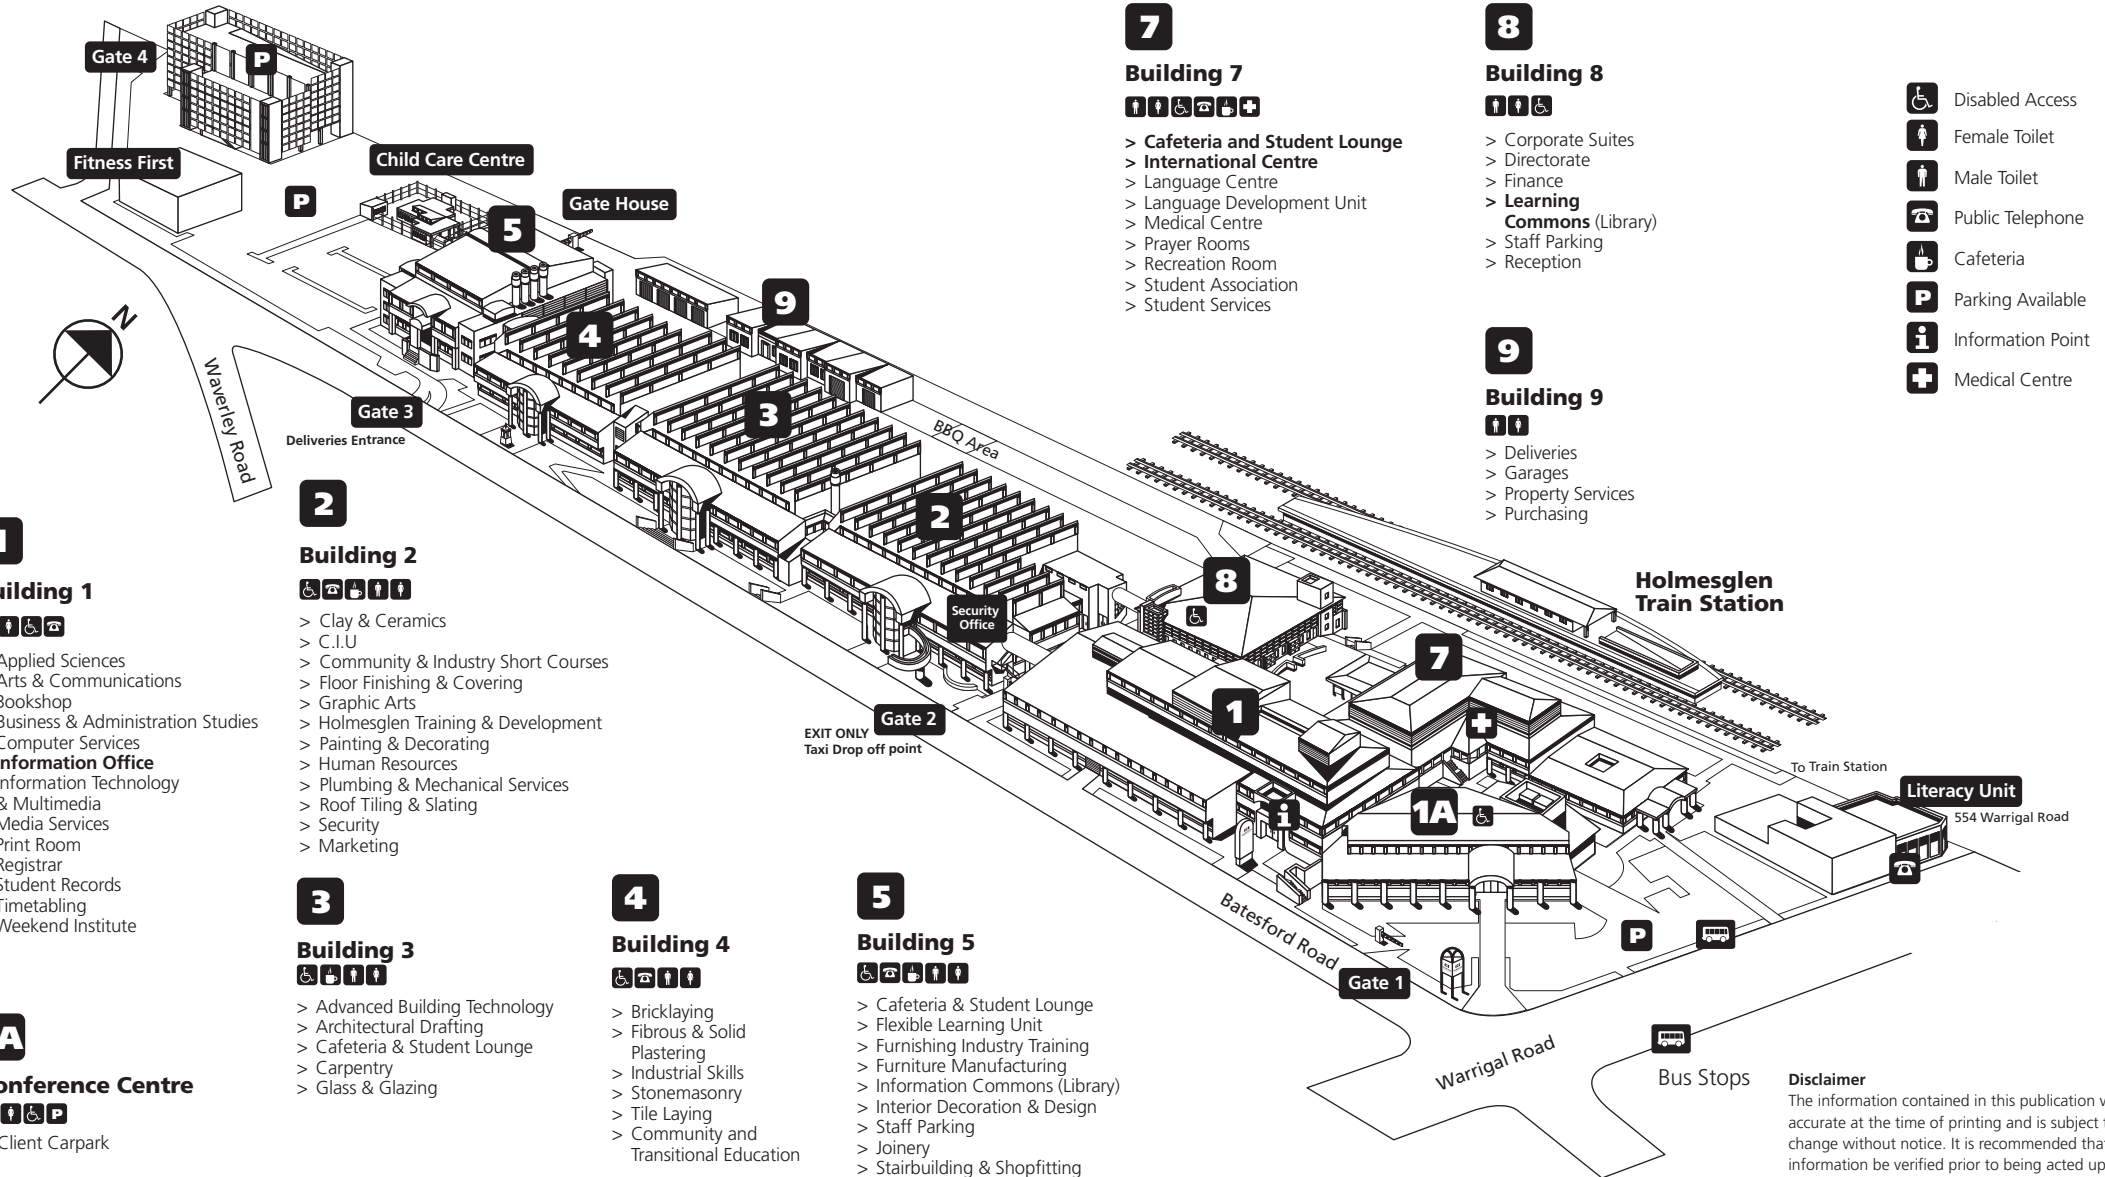

Holmesglen Chadstone Campus

Melways Reference: 69 F1

Batesford Road, Holmesglen
(PO Box 42 Holmesglen 3148)
Telephone (03) 9564 1555
Facsimile (03) 9564 1606

2
Building 2
> Clay & Ceramics
> C.I.U
> Community & Industry Short Courses
> Floor Finishing & Covering
> Graphic Arts
> Holmesglen Training & Development
> Painting & Decorating
> Human Resources
> Plumbing & Mechanical Services
> Roof Tiling & Slating
> Security
> Marketing

3
Building 3
> Advanced Building Technology
> Architectural Drafting
> Cafeteria & Student Lounge
> Carpentry
> Glass & Glazing

1A
Conference Centre
> Client Carpark

4
Building 4
> Bricklaying
> Fibrous & Solid Plastering
> Industrial Skills
> Stonemasonry
> Tile Laying
> Community and Transitional Education

5
Building 5
> Cafeteria & Student Lounge
> Flexible Learning Unit
> Furnishing Industry Training
> Furniture Manufacturing
> Information Commons (Library)
> Interior Decoration & Design
> Staff Parking
> Joinery
> Stairbuilding & Shopfitting

7
Building 7
> Cafeteria and Student Lounge
> **International Centre**
> Language Centre
> Language Development Unit
> Medical Centre
> Prayer Rooms
> Recreation Room
> Student Association
> Student Services

8
Building 8
> Corporate Suites
> Directorate
> Finance
> **Learning Commons** (Library)
> Staff Parking
> Reception

9
Building 9
> Deliveries
> Garages
> Property Services
> Purchasing

- Disabled Access
- Female Toilet
- Male Toilet
- Public Telephone
- Cafeteria
- Parking Available
- Information Point
- Medical Centre

Disclaimer
The information contained in this publication was accurate at the time of printing and is subject to change without notice. It is recommended that information be verified prior to being acted upon.
August 2008