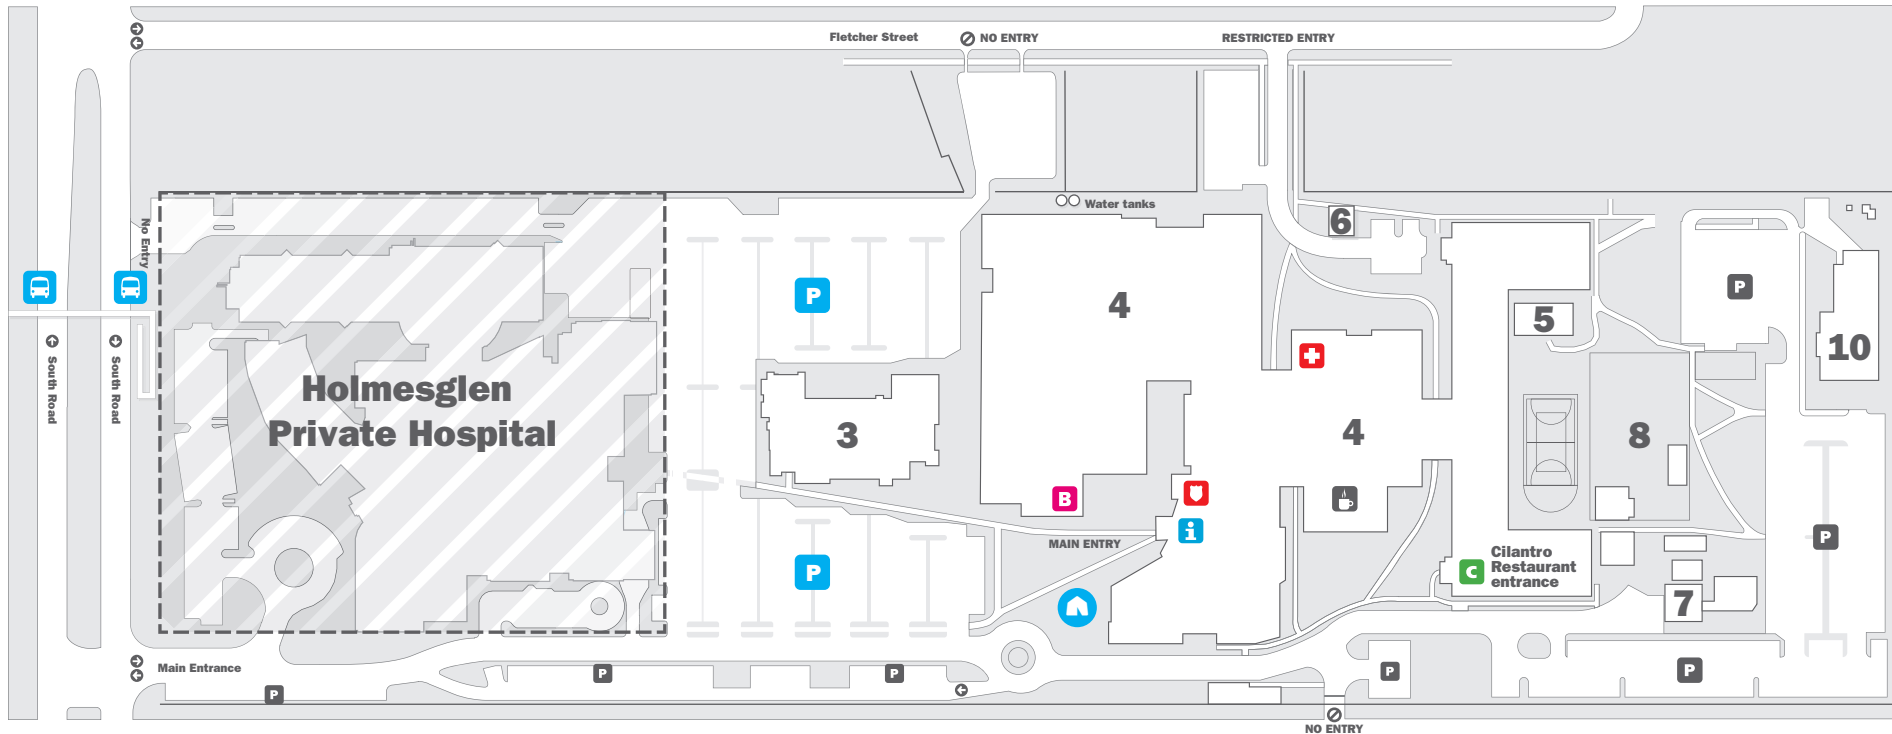

# Open Day

488 South Road, Moorabbin

holmesglen

- Information Point
- Cilantro Restaurant
- Medical Centre
- Holmesglen Security
- BreastScreen Victoria
- Lifts
- Cafeteria
- Bus Stop

**Car Parking:** Enter main entrance via South Road. Follow driveway until you pass Holmesglen Private Hospital and arrive at the Car park on the left hand side.